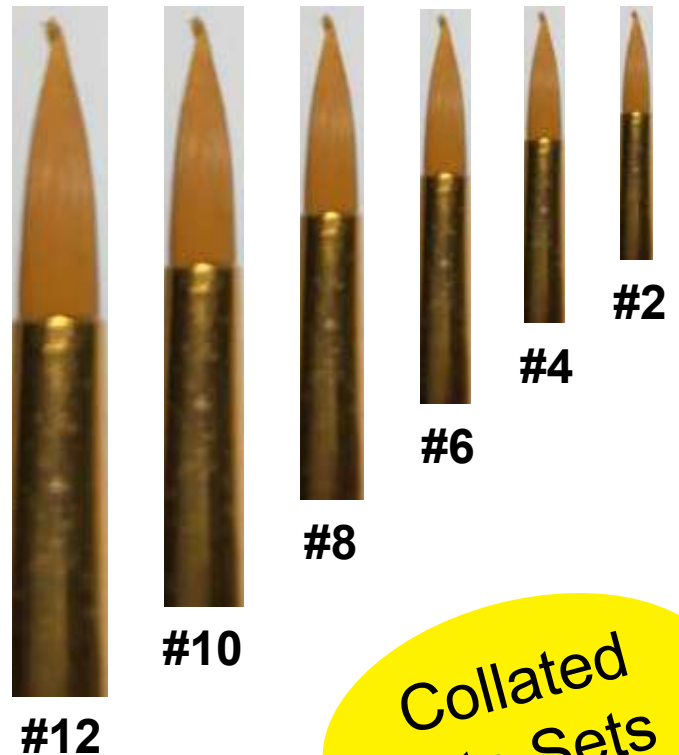

6 Flats
2-4-6-8-10-12
F3352
2.49

BARGAIN BARGAIN BARGAIN BARGAIN BARGAIN BARGAIN
BRUSHE BRUSHE BRUSHE BRUSHE BRUSHE BRUSHES

6 Angulars
2-4-6-8-10-12
A3352
2.49

6 Filberts
2-4-6-8-10-12
B3352
2.49

BARGAIN BARGAIN BARGAIN BARGAIN BARGAIN BARGAIN
BRUSHE BRUSHE BRUSHE BRUSHE BRUSHE BRUSHES

MIXED SET:
#12 FLAT
#10 ROUND
#6 ANGULAR
#8 FILBERT
20/0 SCRIPT LINER
M3390
2.29

6 CANDY COLOR
KIDS BRUSHES
BW61
1.24

BARGAIN BARGAIN BARGAIN BARGAIN BARGAIN BARGAIN
BRUSHE BRUSHE BRUSHE BRUSHE BRUSHE BRUSHES

While They Last!

RESCUE BOXES!

CLASSIFIED™

Save These Materials...and SAVE \$\$\$!

Quality NuClear Brushes!

RB120 100 Flats
\$17.00

RB121 96 Rounds
\$17.00

16 each of #12, 10, 8, 6, 4, 2

16 each of #12, 10, 8, 6, 4, 2

+4 .75" Flats with long bristles

POWERFUL!

Collated Into Sets

Quality Clear Acrylic Handles! Quality Taklon Bristles!

From YouTube's #1 Beginners acrylic painting channel

THE ART SHERPA