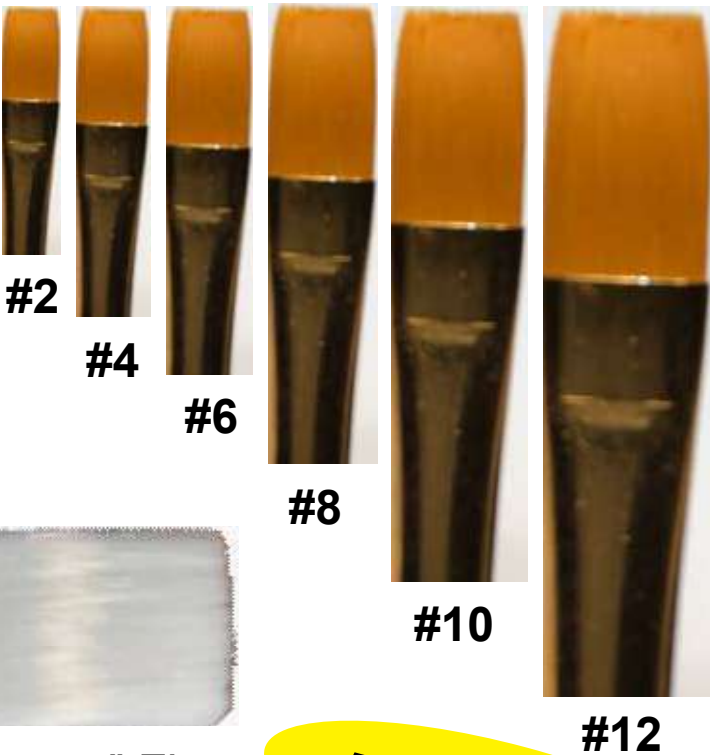

6 Flats
2-4-6-8-10-12
F3352
2.49

BARGAIN BARGAIN BARGAIN BARGAIN BARGAIN BARGAIN
BRUSHE BRUSHE BRUSHE BRUSHE BRUSHE BRUSHES

6 Angulars
2-4-6-8-10-12
A3352
2.49

6 Filberts
2-4-6-8-10-12
B3352
2.49

BARGAIN BARGAIN BARGAIN BARGAIN BARGAIN BARGAIN
BRUSHE BRUSHE BRUSHE BRUSHE BRUSHE BRUSHES

MIXED SET:
#12 FLAT
#10 ROUND
#6 ANGULAR
#8 FILBERT
20/0 SCRIPT LINER
M3390
2.29

6 CANDY COLOR
KIDS BRUSHES
BW61
1.24

BARGAIN BARGAIN BARGAIN BARGAIN BARGAIN BARGAIN
BRUSHE BRUSHE BRUSHE BRUSHE BRUSHE BRUSHES

While They Last!

RESCUE BOXES!

CLASSIFIED™

Save These Materials...and SAVE \$\$\$!

Quality NuClear Brushes!

RB120 100 Flats
\$17.00

RB121 96 Rounds
\$17.00

16 each of #12, 10, 8, 6, 4, 2

16 each of #12, 10, 8, 6, 4, 2

+4 .75" Flats with long bristles

POWERFUL!

Collated Into Sets

Quality Clear Acrylic Handles! Quality Taklon Bristles!

From YouTube's #1 Beginners acrylic painting channel

THE ART SHERPA