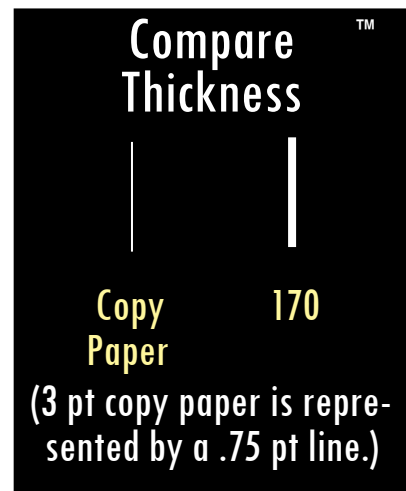

Even Heavier!

New Molly
EXCLUSIVE!

170

Molly's Magnificent SCHOOL **170-lb SUPER DRAWING PAPER**

*Unique
Finish!*

*Go To paper for drawing pencils,
colored pencils and charcoal.
Markers and brush pens are lovely on it.
You can certainly paint on it!*

Acid Free

Archival Quality

Size	Item #	lbs	# shts	List	Net
18x24"	170LB	84	500	447.20	223.60
18x24"	170LB250	42	250	223.60	111.80
18x24"	170LB100	18	100	94.44	47.22
12x18"	170MM	42	500	223.60	111.80
12x18"	170MM250	22	250	111.80	55.90
9x12"	170SM	22	500	111.80	55.90
9x12"	170SM250	11	250	55.90	27.95