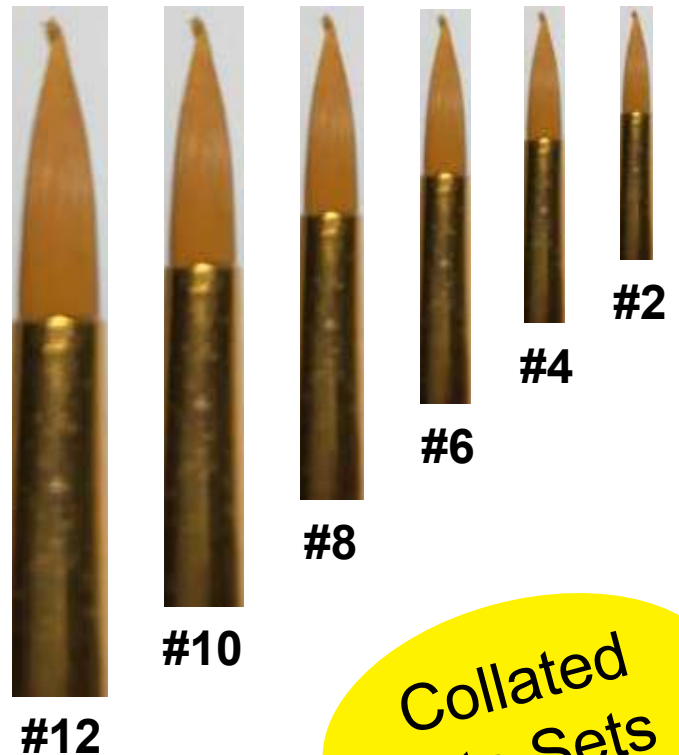

6 Flats
2-4-6-8-10-12
F3352
2.49

BARGAIN BARGAIN BARGAIN BARGAIN BARGAIN BARGAIN
BRUSHE BRUSHE BRUSHE BRUSHE BRUSHE BRUSHES

6 Angulars
2-4-6-8-10-12
A3352
2.49

6 Filberts
2-4-6-8-10-12
B3352
2.49

BARGAIN BARGAIN BARGAIN BARGAIN BARGAIN BARGAIN
BRUSHE BRUSHE BRUSHE BRUSHE BRUSHE BRUSHES

MIXED SET:
#12 FLAT
#10 ROUND
#6 ANGULAR
#8 FILBERT
20/0 SCRIPT LINER
M3390
2.29

6 CANDY COLOR
KIDS BRUSHES
BW61
1.24

BARGAIN BARGAIN BARGAIN BARGAIN BARGAIN BARGAIN
BRUSHE BRUSHE BRUSHE BRUSHE BRUSHE BRUSHES

While They Last!

RESCUE BOXES!

CLASSIFIED™

Save These Materials...and SAVE \$\$\$!

Quality NuClear Brushes!

RB120 100 Flats
\$17.00

RB121 96 Rounds
\$17.00

16 each of #12, 10, 8, 6, 4, 2

16 each of #12, 10, 8, 6, 4, 2

+4 .75" Flats
with long
bristles

POWERFUL!

**Collated
Into Sets**

Quality Clear Acrylic Handles! Quality Taklon Bristles!

Quality NuClear™ Brushes! 3-piece Sets

RB122 60 Flats