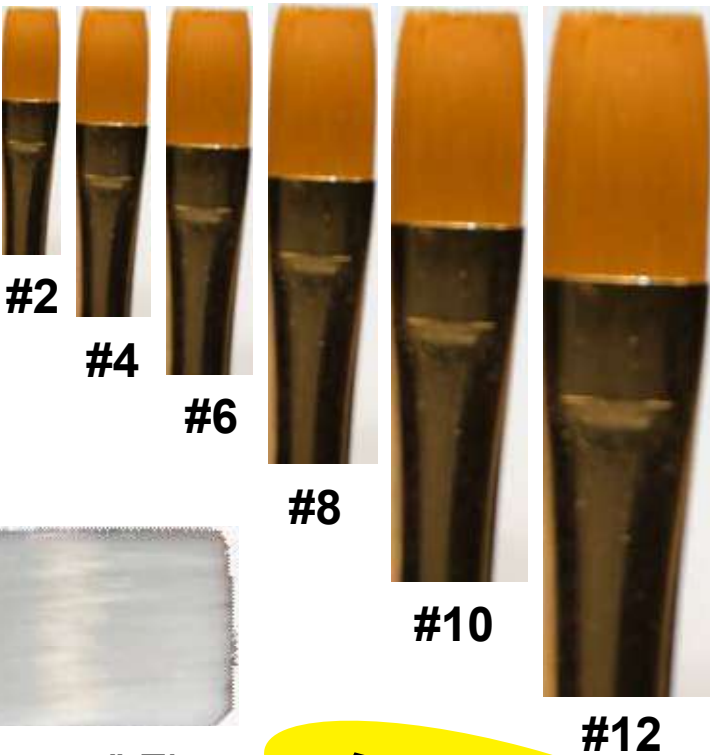

+4 .75" Flats
with long
bristles

POWERFUL!

**Collated
Into Sets**

Quality Clear Acrylic Handles! Quality Taklon Bristles!